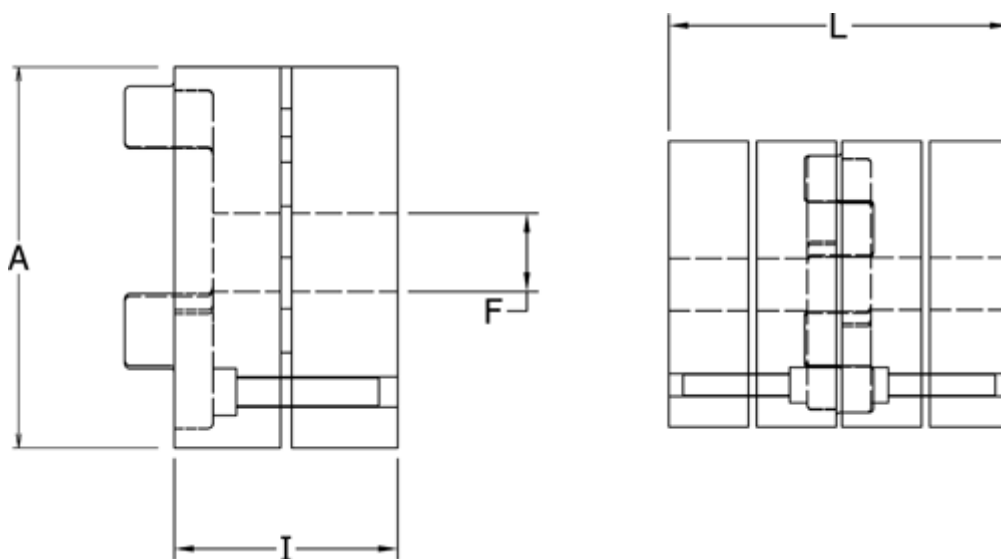

Article number: 3335019A016

Description: Conical Clamping Klonex ES 24/28
ALU Aluminium, Bore 16H7 mm

Measures

A = 40
F = 16
I = 25.0
L = 66
t = M4